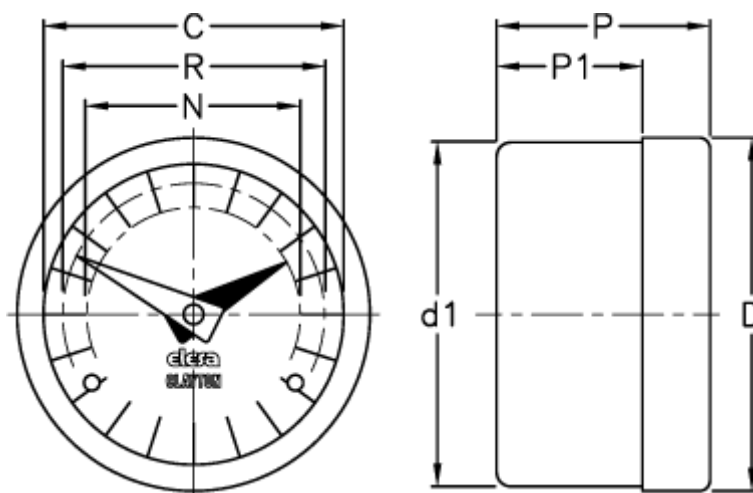

Article number: 2307070291

Description: E+G Gravity indicator
GA12-0004-D

Measures

C = 60

D = 68.5

D1 = 67.0

N = 44

P = 32

P1 = 25.0

R = 51